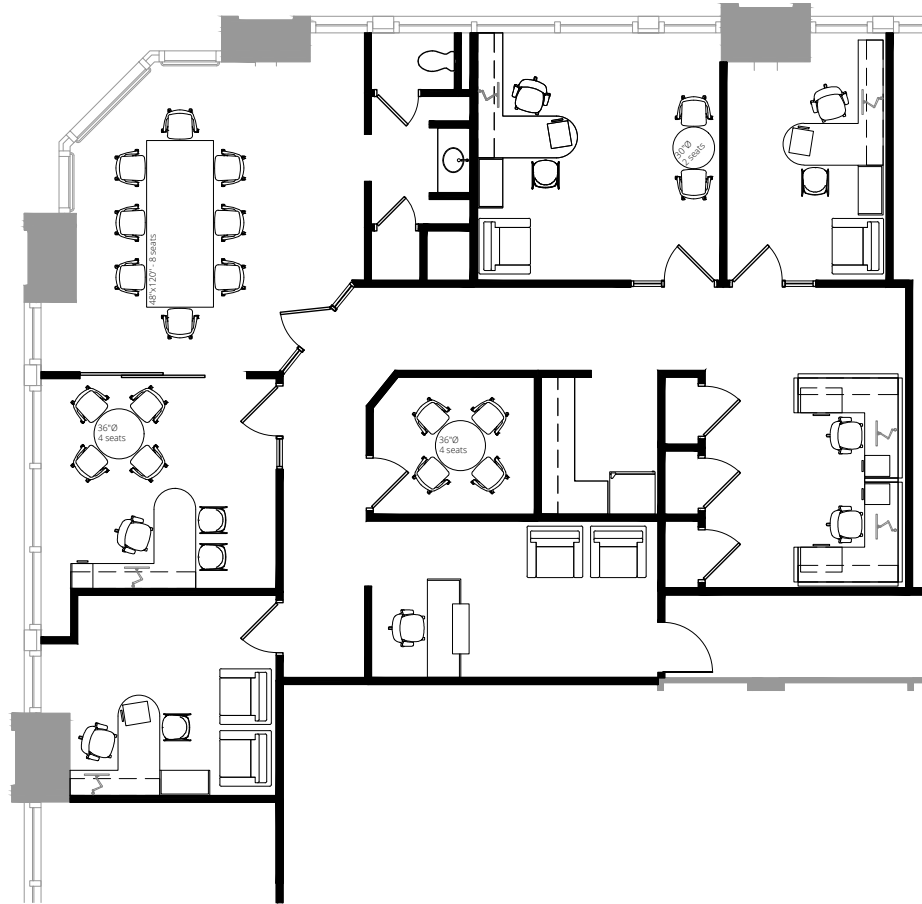

MARK GUNDERSON

312.307.1904

mark.gunderson@streamrealty.com

MARK BÂBY

773.272.5277

mark.baby@streamrealty.com